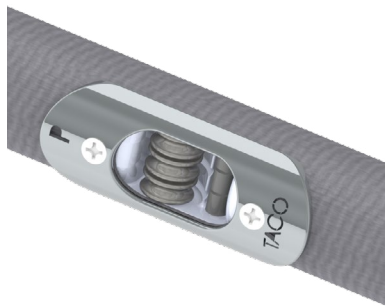

## OPEN WATER INTERNAL & COLLAPSIBLE CARBON FIBER OUTRIGGER POLES

Introducing the Open Water Internal & Collapsible Carbon Fiber Outrigger Poles for the ultimate in sport fishing. Unlike other internal, triple-rigged poles on the market that are fixed or challenging to setup and take down, these poles can be collapsed quickly and with ease for transportation and storage.

Our 3-piece design features a patent pending latching mechanism that provides a Twist & Lock connection between each pole segment - enabling easy and secure setup when heading offshore. Another innovative feature of these internally rigged poles is the ability to perfectly index the halyard line using the adjustable ratchet base with a threaded locking collar - a unique feature that is only available from TACO Marine. This design element eliminates chafing and ensures the smooth ascent and descent of outrigger lines.

Additionally, each halyard line has its own patent pending internal tube running the length of the pole to its exit point that ensures smooth line operation with no tangling. Each pole is also labeled as port or starboard to simplify the installation process. Compatible with all standard 1-1/2" outrigger mounts, this pole comes internally rigged with premium 400-pound mono halyard line in three distinct colors for easy identification of use - eliminating exposed hardware. The new Open Water Internal & Collapsible Carbon Fiber Outrigger Poles ensure you have the best trolling setup when offshore, kite fishing, or maneuvering when docking. Coming soon to OEM boat builders.