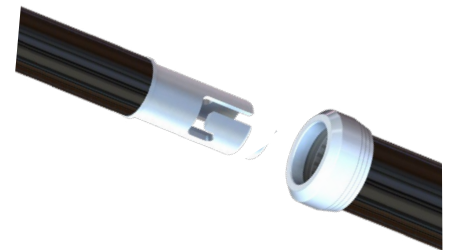

Twist & Lock Latching Mechanism

w tacomarine.com | ph 800.653.8568 | e info@tacomarine.com

PART NUMBER	DESCRIPTION	LENGTH	COLOR	DIAMETER
OI-3190CF	Open Water Internal & Collapsible Carbon Fiber Outrigger Poles	19'	Black	1-1/2"
OI-3220CF	Open Water Internal & Collapsible Carbon Fiber Outrigger Poles	22'	Black	1-1/2"